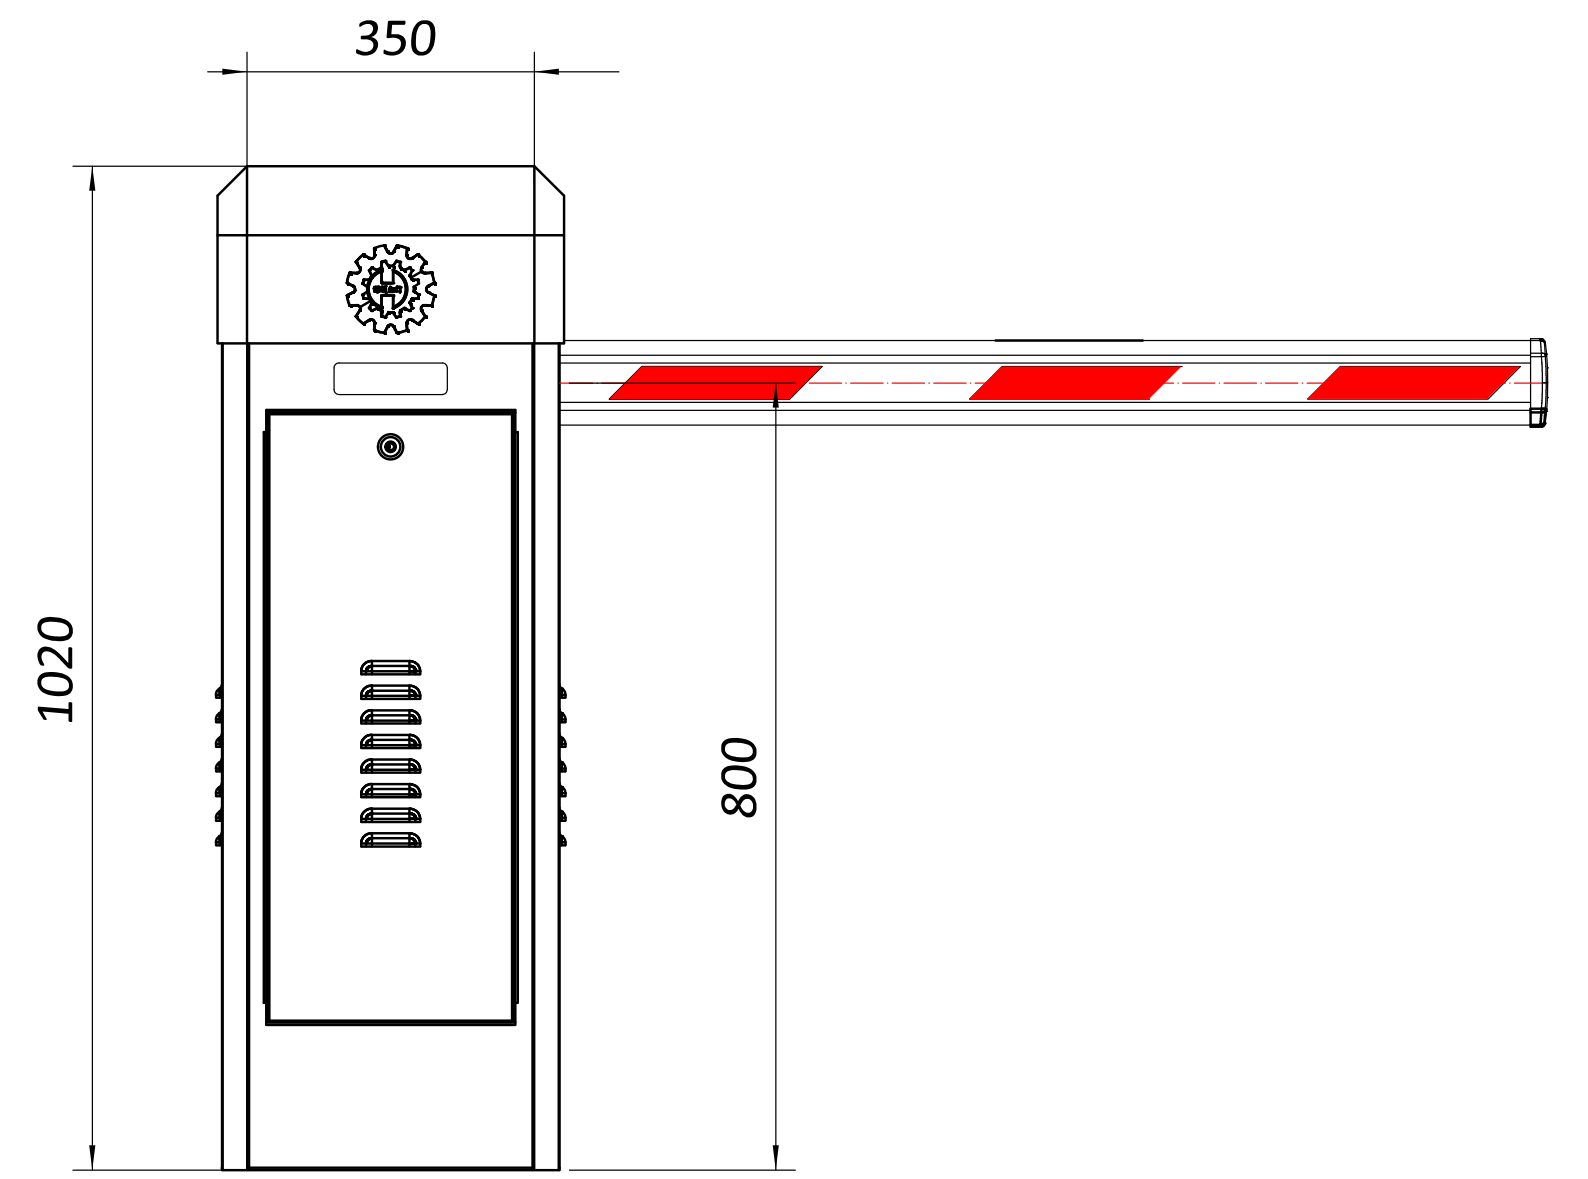

1 2 3 4 5 6 7 8

A
B
C
D
E
F

A
B
C
D
E
F

Maximum Length 6m

HM-D05 Specification Drawing

1 2 3 4 5 6 7 8