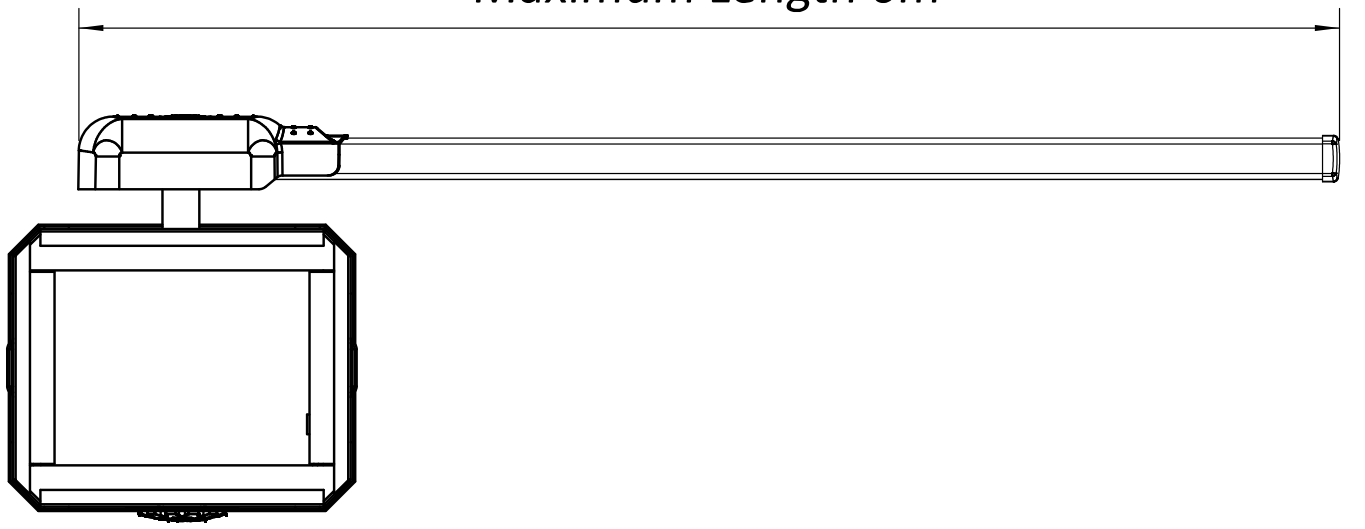

1 2 3 4 5 6 7 8

A
B
C
D
E
F

A
B
C
D
E
F

Maximum Length 6m

HM-D05 Specification Drawing

1 2 3 4 5 6 7 8